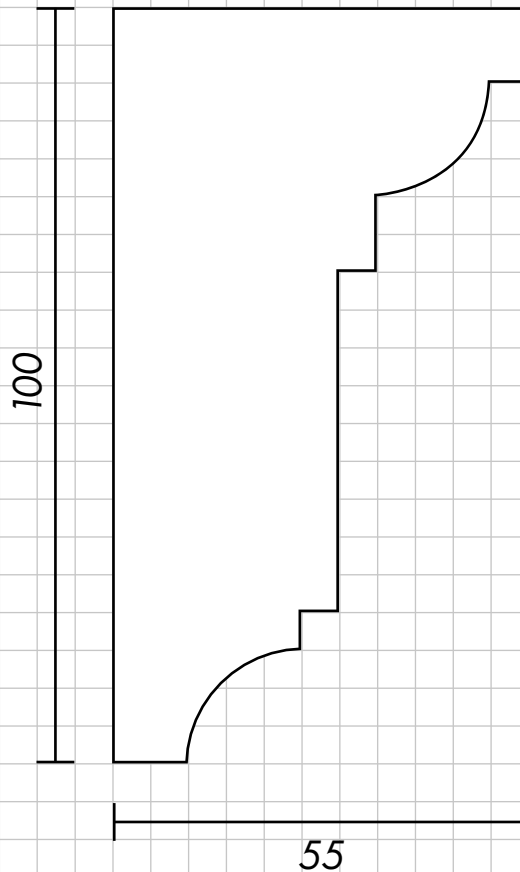

Product Data Sheet

RL-017

Ⓐ ARCHITRAVES

Product ID:

RL-017

Profile Dimensions:

100 x 55 mm

PROFILE

1:1 SCALE