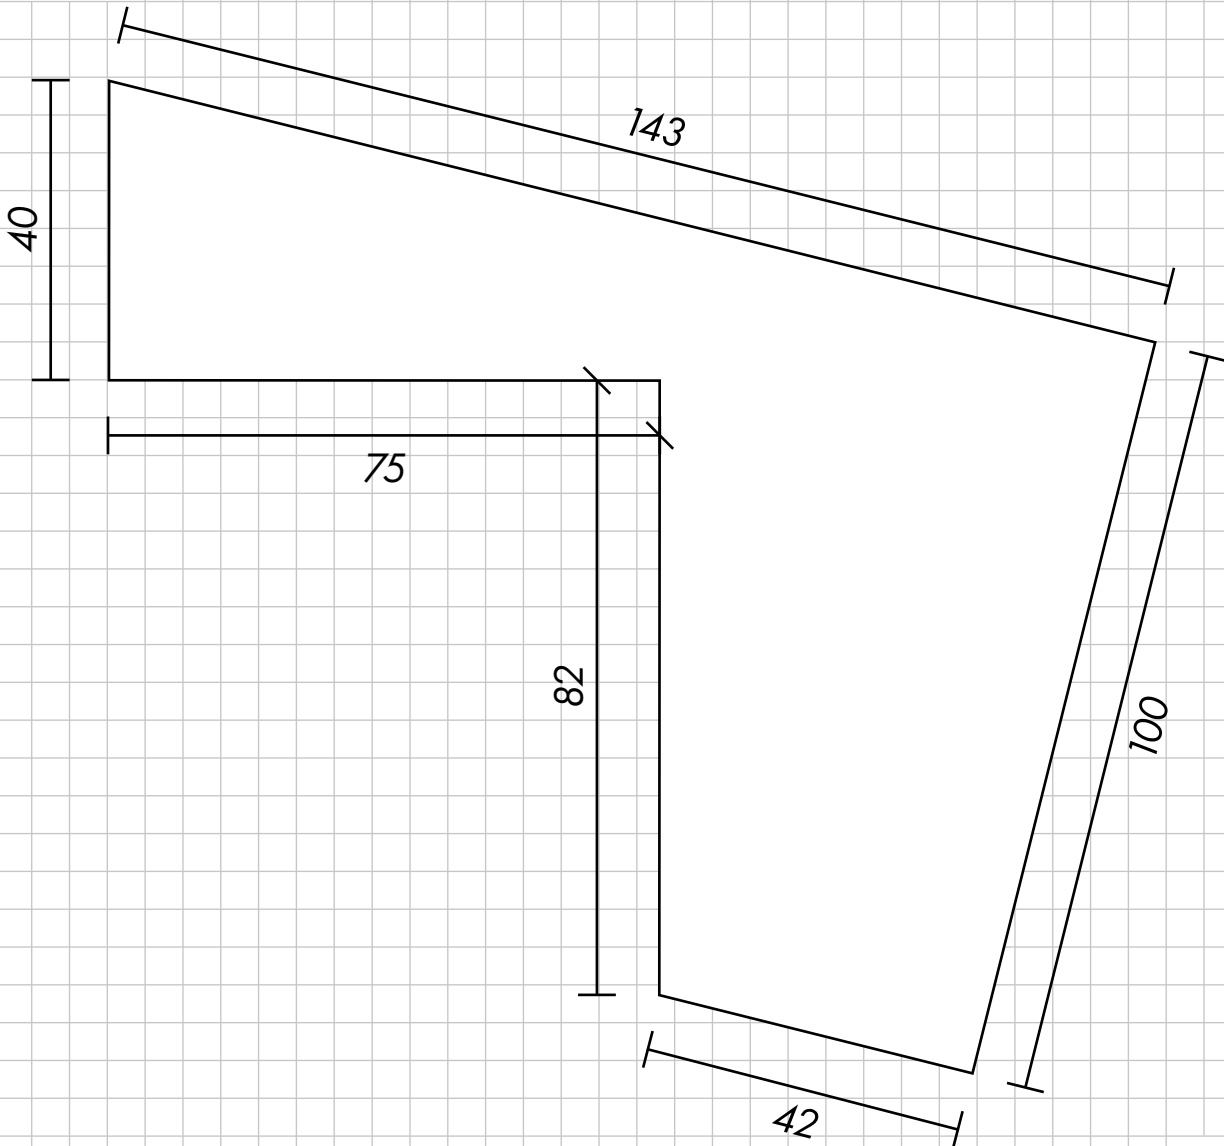

## ⑤ SILLS

**Product ID:**

RL-172

**Profile Dimensions:**

For 75mm panel mm

### PROFILE

NOT TO SCALE