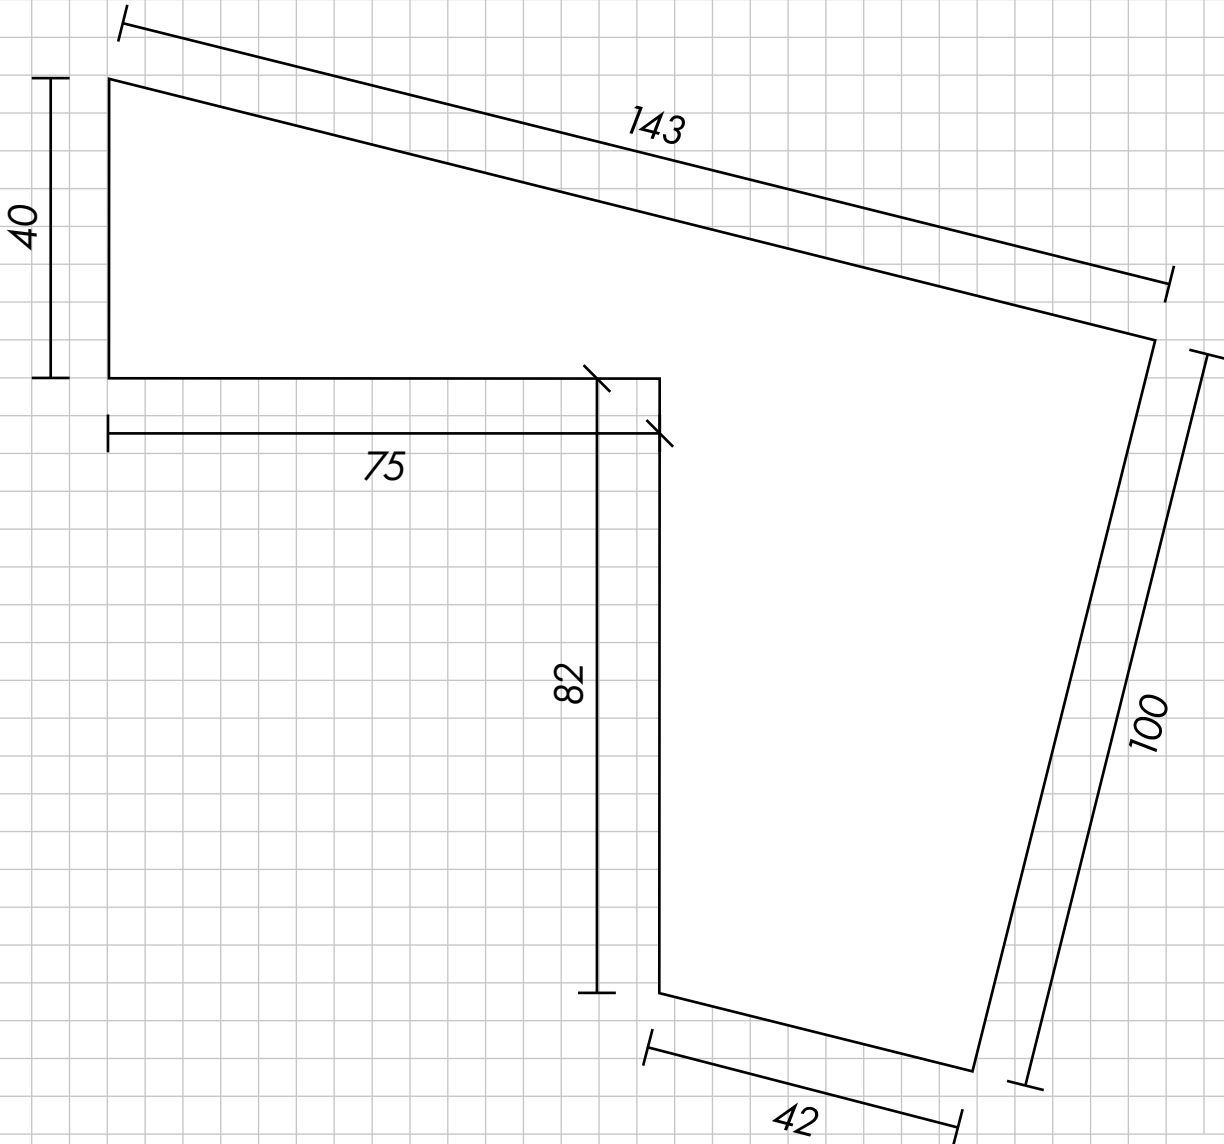

Product Data Sheet

RL-172

Ⓢ SILLS

Product ID:

RL-172

Profile Dimensions:

For 75mm panel mm

PROFILE

NOT TO SCALE