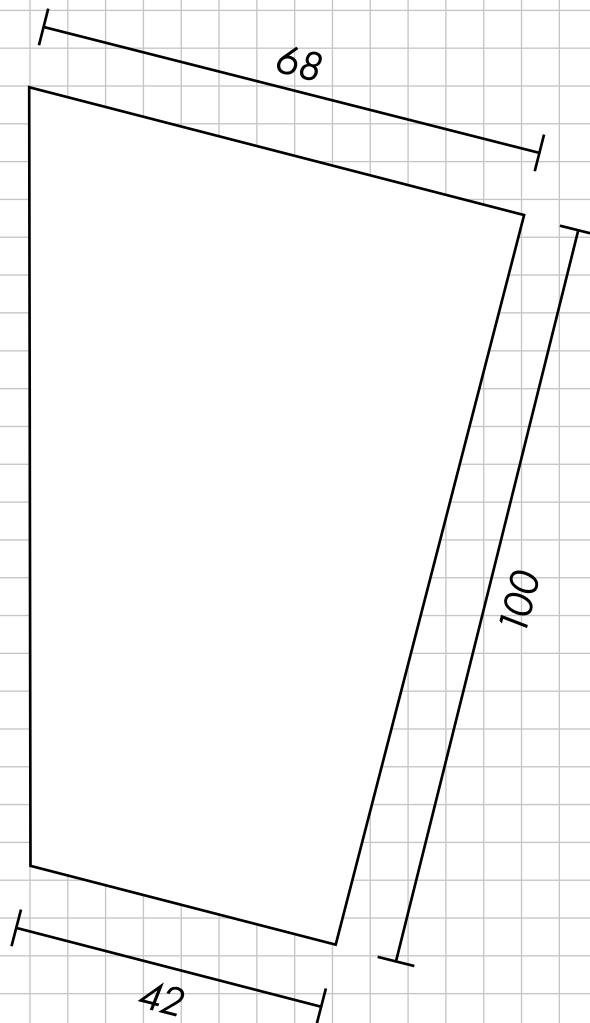

Product Data Sheet

RL-170

Ⓢ SILLS

Product ID:

RL-170

Profile Dimensions:

For flat walls

PROFILE

NOT TO SCALE