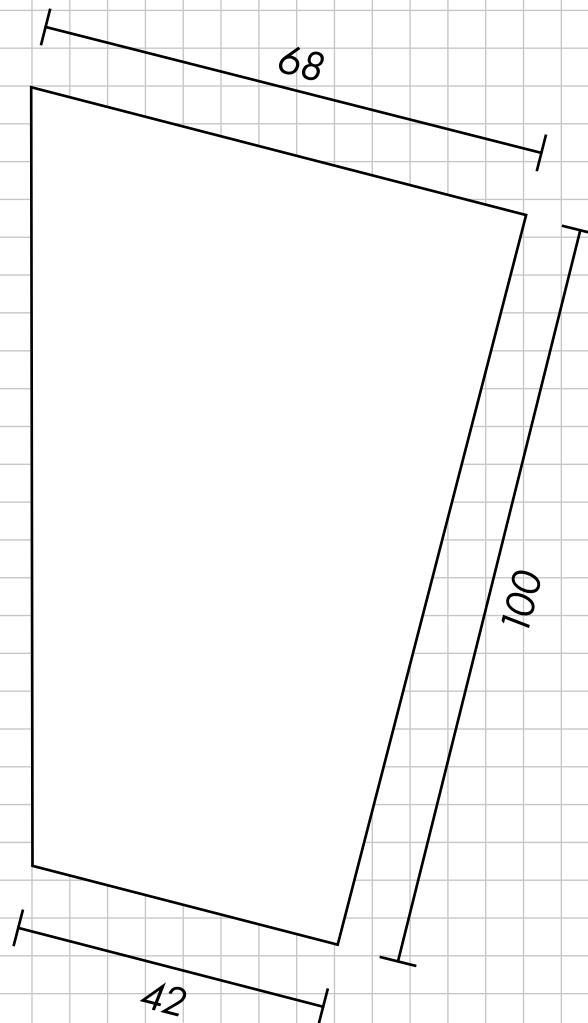

## Ⓢ SILLS

**Product ID:**

RL-170

**Profile Dimensions:**

For flat walls

### PROFILE

NOT TO SCALE