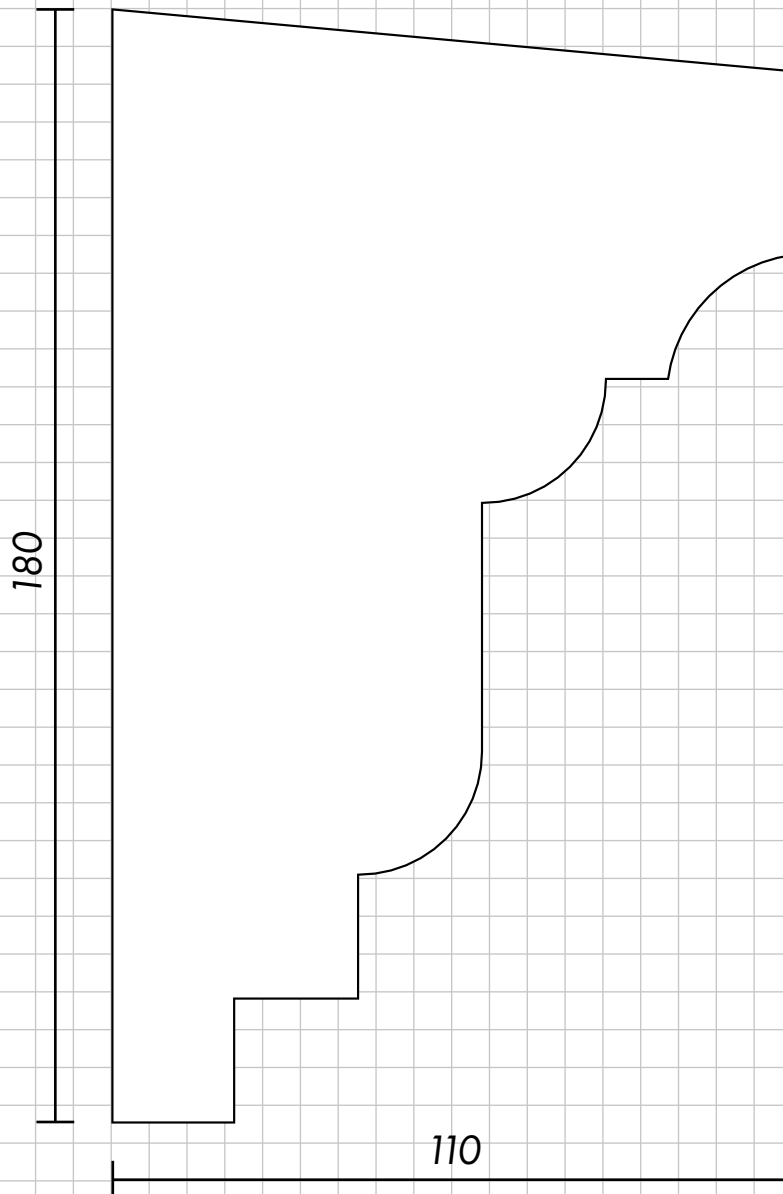

## Ⓢ SILLS

**Product ID:**

RL-152S

**Profile Dimensions:**

180 x 110 mm

### PROFILE

NOT TO SCALE