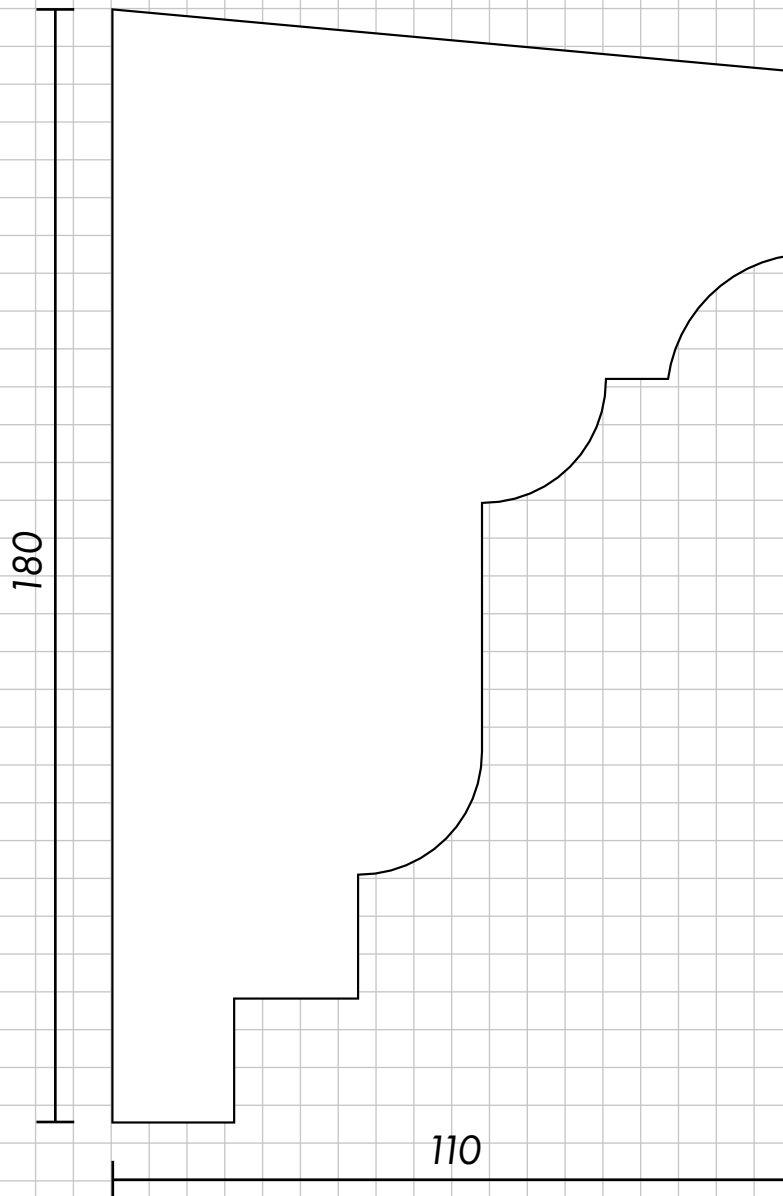

Product Data Sheet

RL-152S

Ⓢ SILLS

Product ID:

RL-152S

Profile Dimensions:

180 x 110 mm

PROFILE

NOT TO SCALE