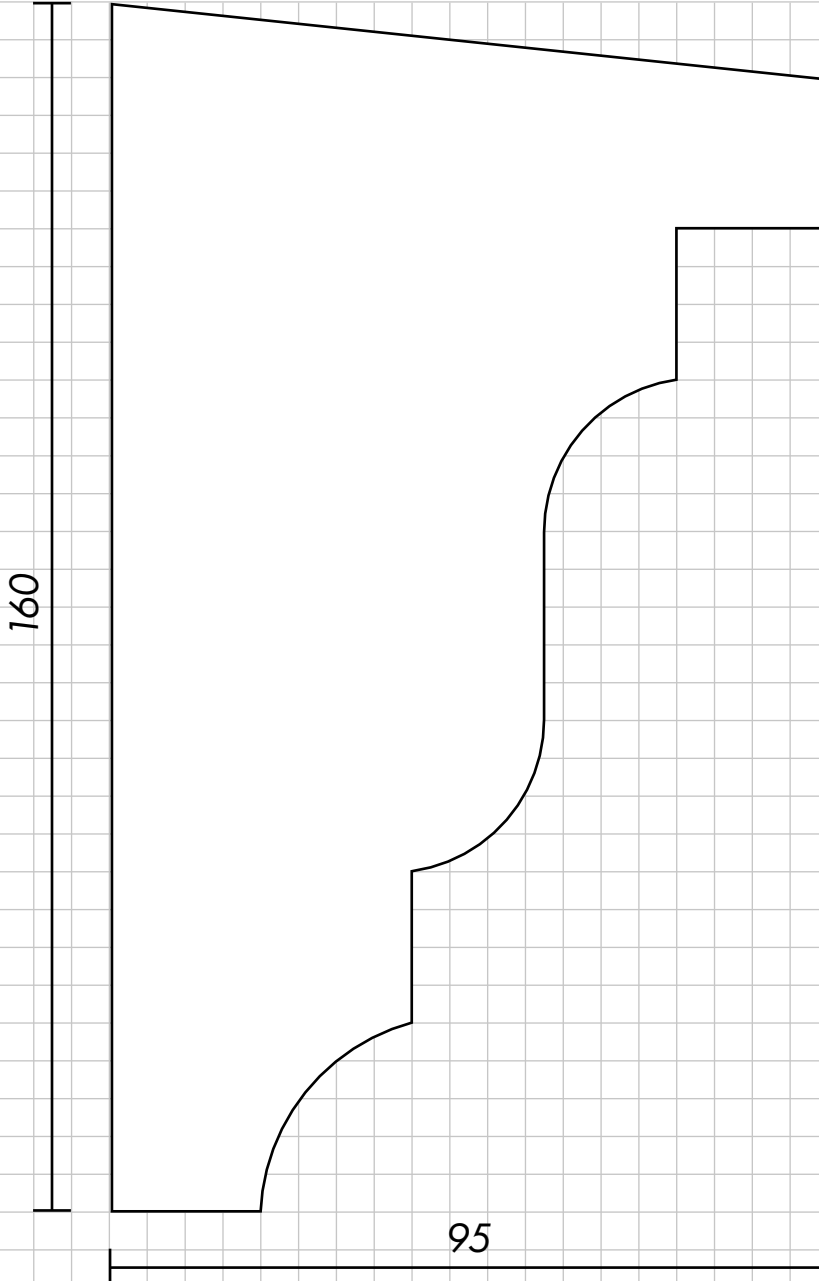

Product Data Sheet

RL-140S

⑤ SILLS

Product ID:

RL-140S

Profile Dimensions:

160 x 95 mm

PROFILE

1:1 SCALE