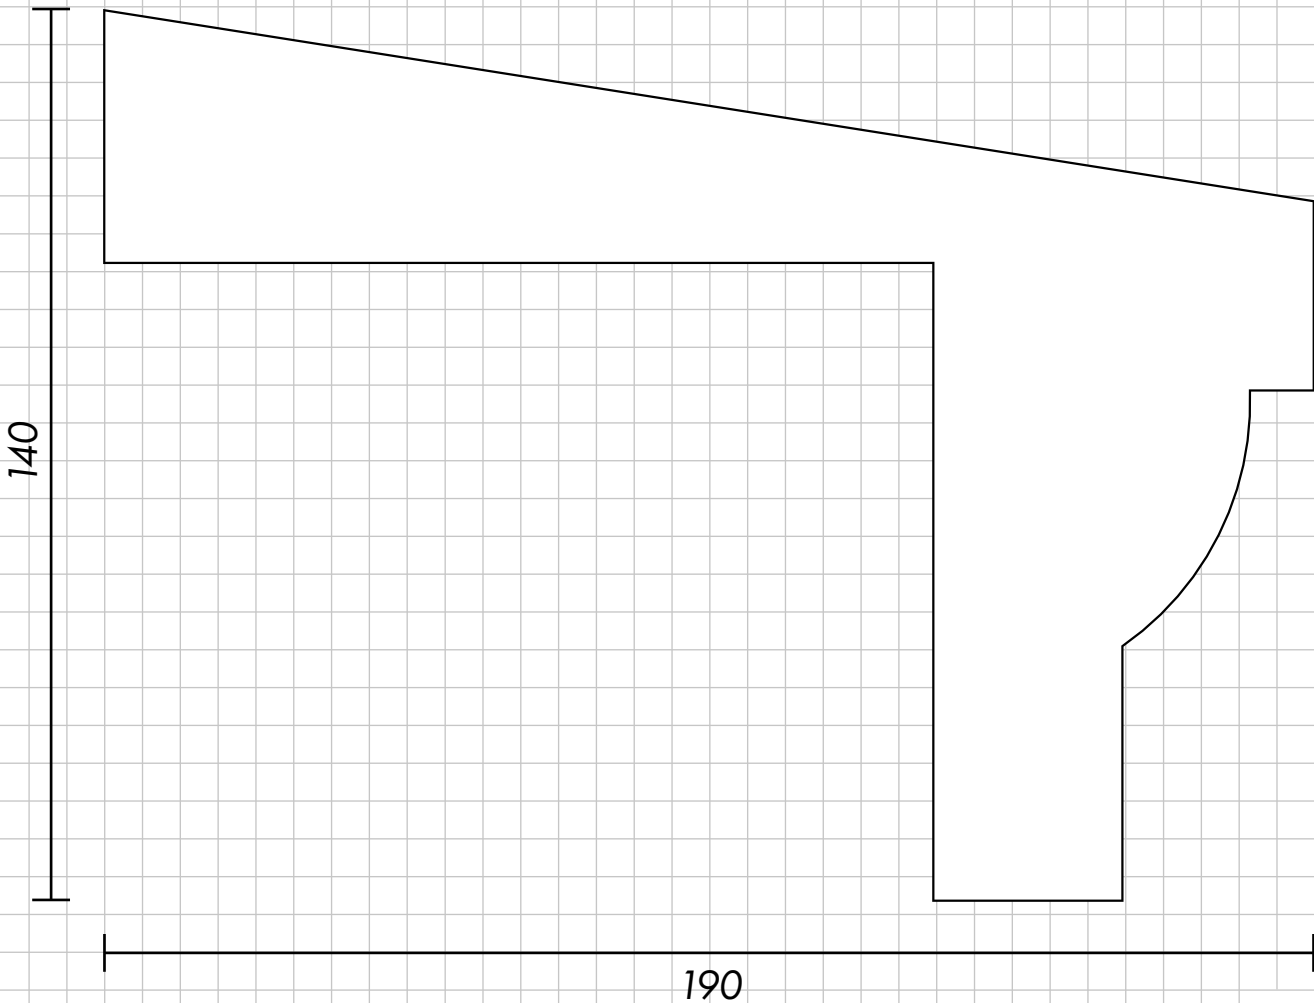

Product Data Sheet

RL-072R

⑤ SILLS

Product ID:

RL-072R

Profile Dimensions:

190 x 140 mm

PROFILE

NOT TO SCALE