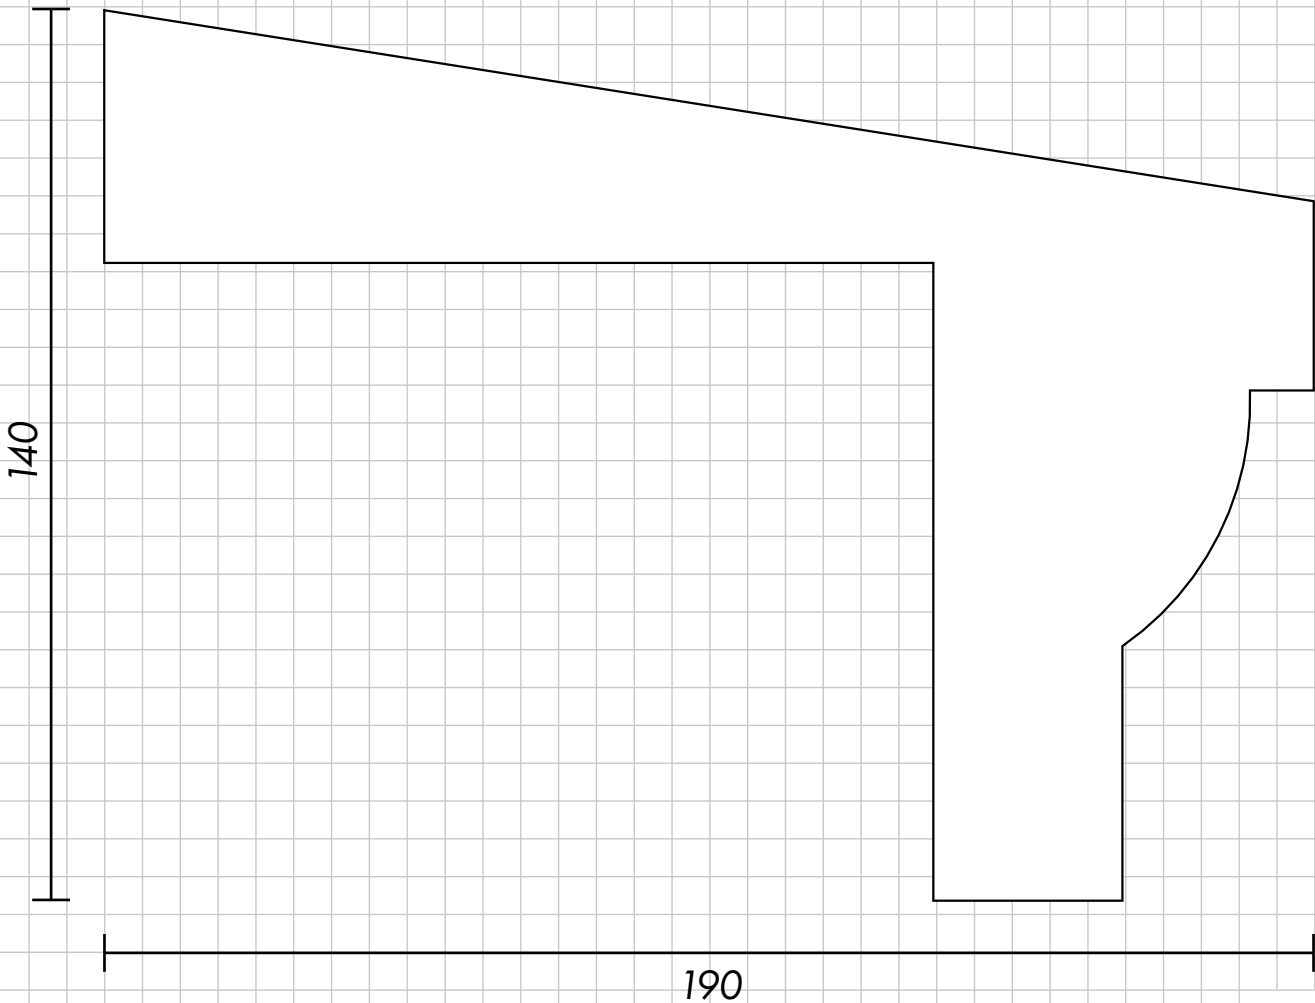

Product Data Sheet

RL-072R

⑤ SILLS

Product ID:

RL-072R

Profile Dimensions:

190 x 140 mm

PROFILE

NOT TO SCALE