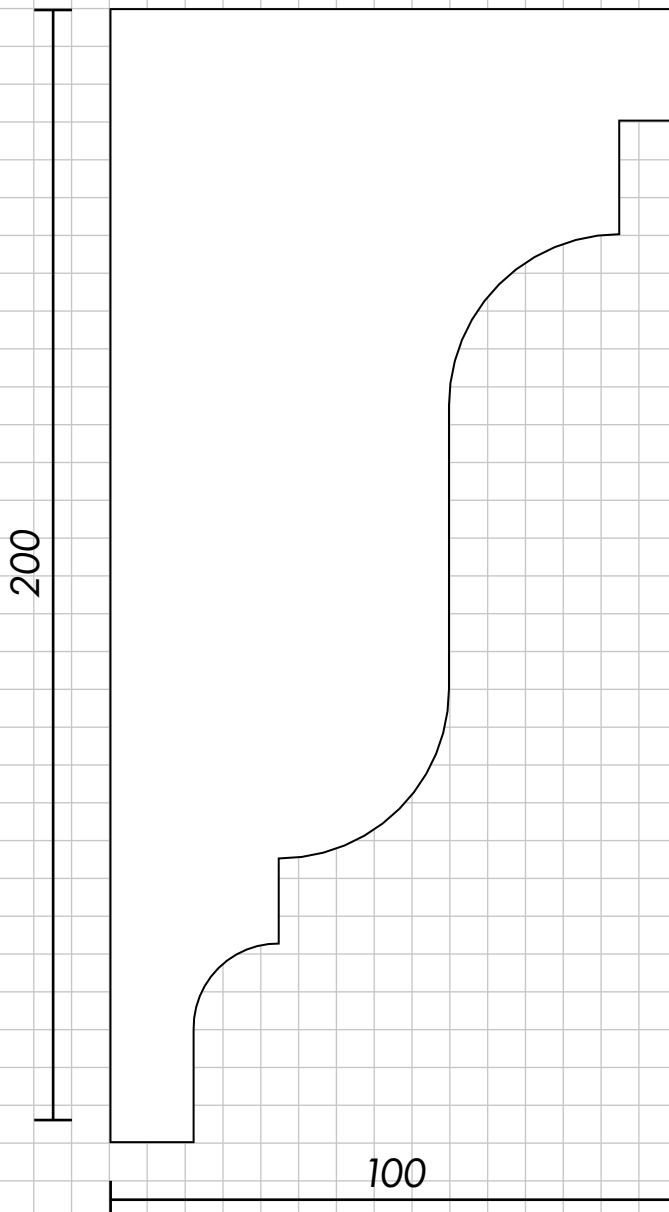

Product Data Sheet

RL-192

EP EAVES & PARAPETS

Product ID:

RL-192

Profile Dimensions:

200 x 100 mm

PROFILE

NOT TO SCALE