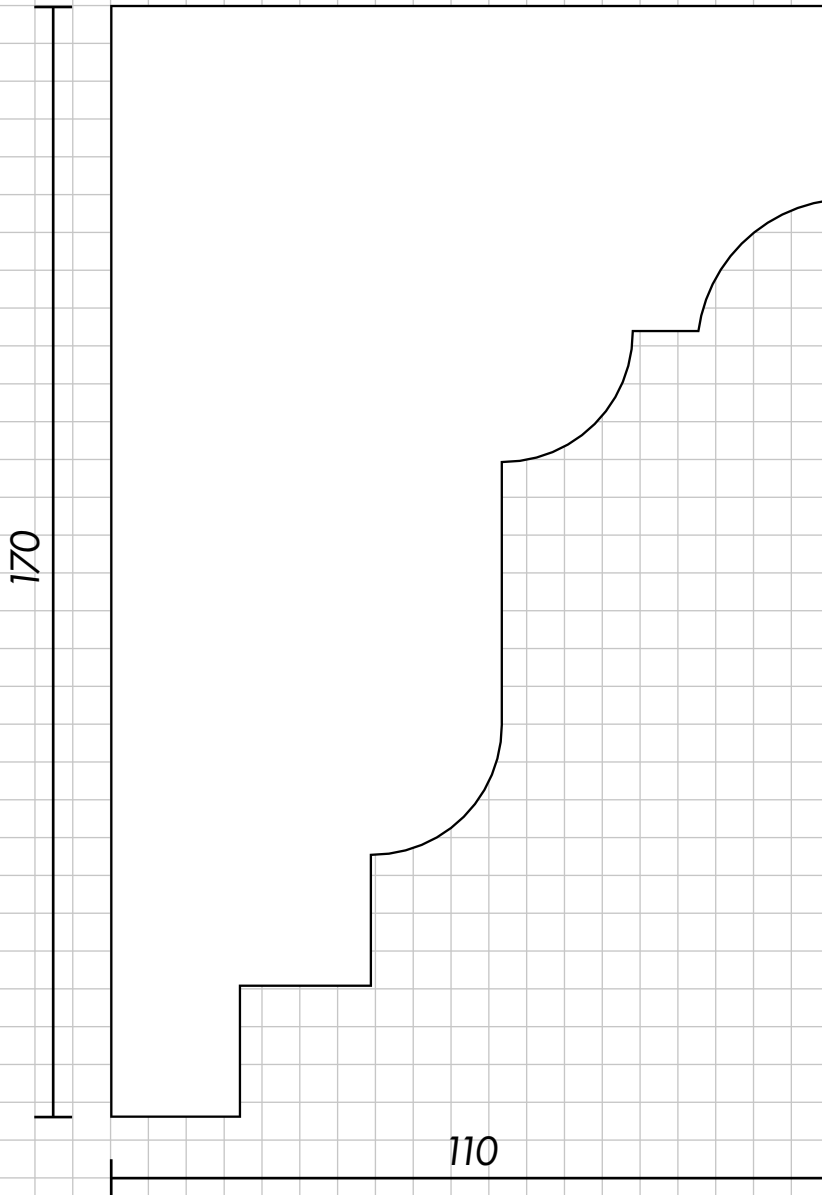

Product Data Sheet

RL-152

EP EAVES & PARAPETS

Product ID:

RL-152

Profile Dimensions:

170 x 110 mm

PROFILE

NOT TO SCALE