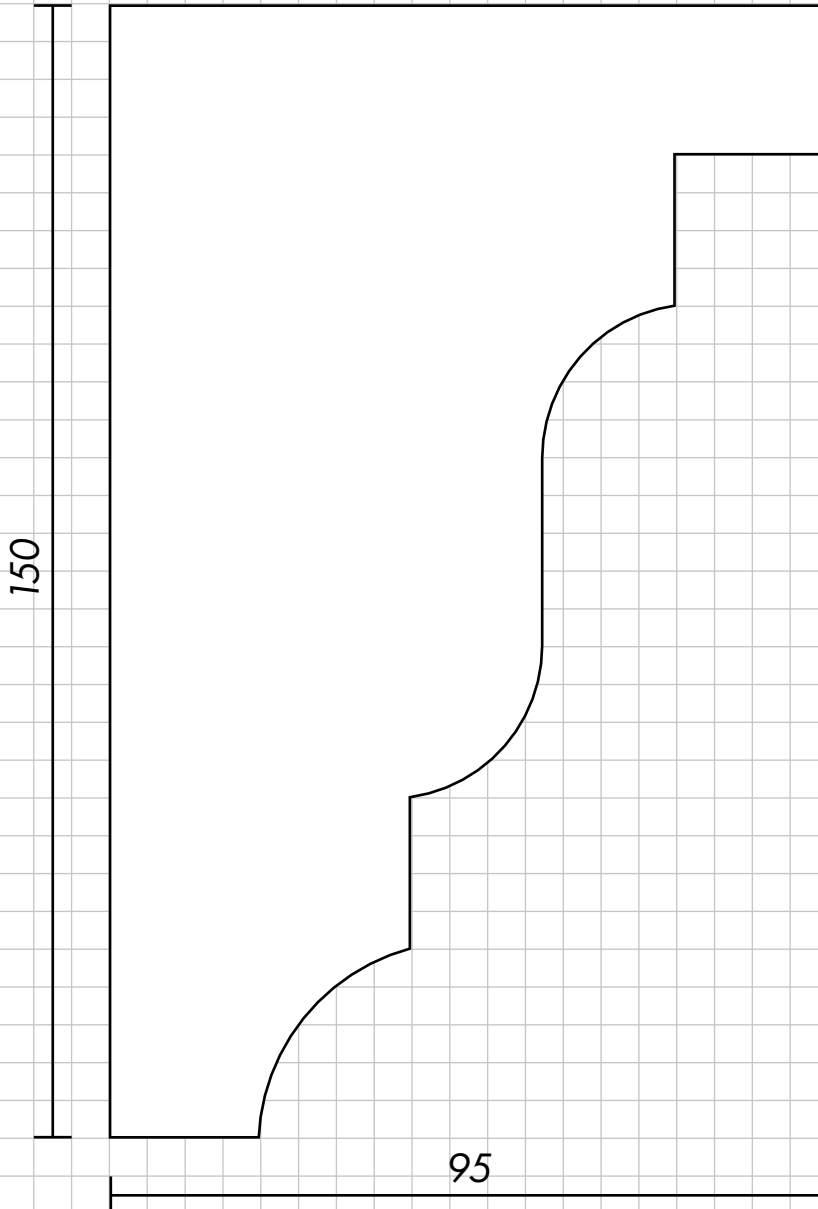

Product Data Sheet

RL-140

EP EAVES & PARAPETS

Product ID:

RL-140

Profile Dimensions:

150 x 95 mm

PROFILE

1:1 SCALE