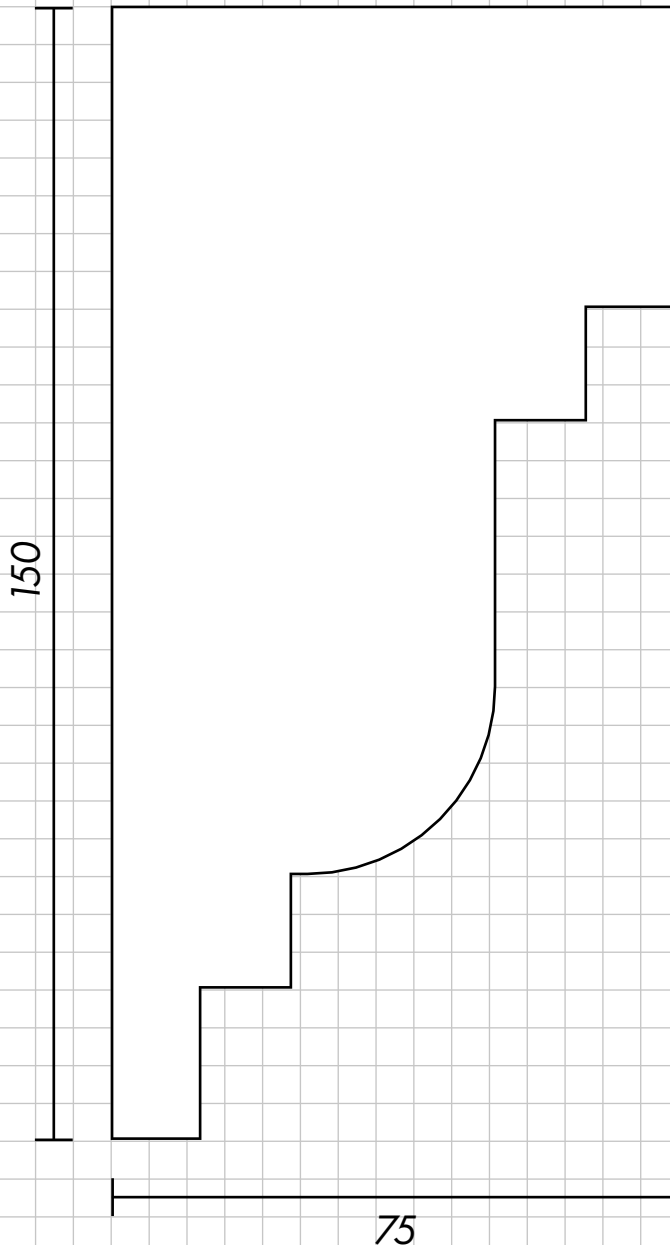

Product Data Sheet

RL-108

EP EAVES & PARAPETS

Product ID:

RL-108

Profile Dimensions:

150 x 75 mm

PROFILE

1:1 SCALE