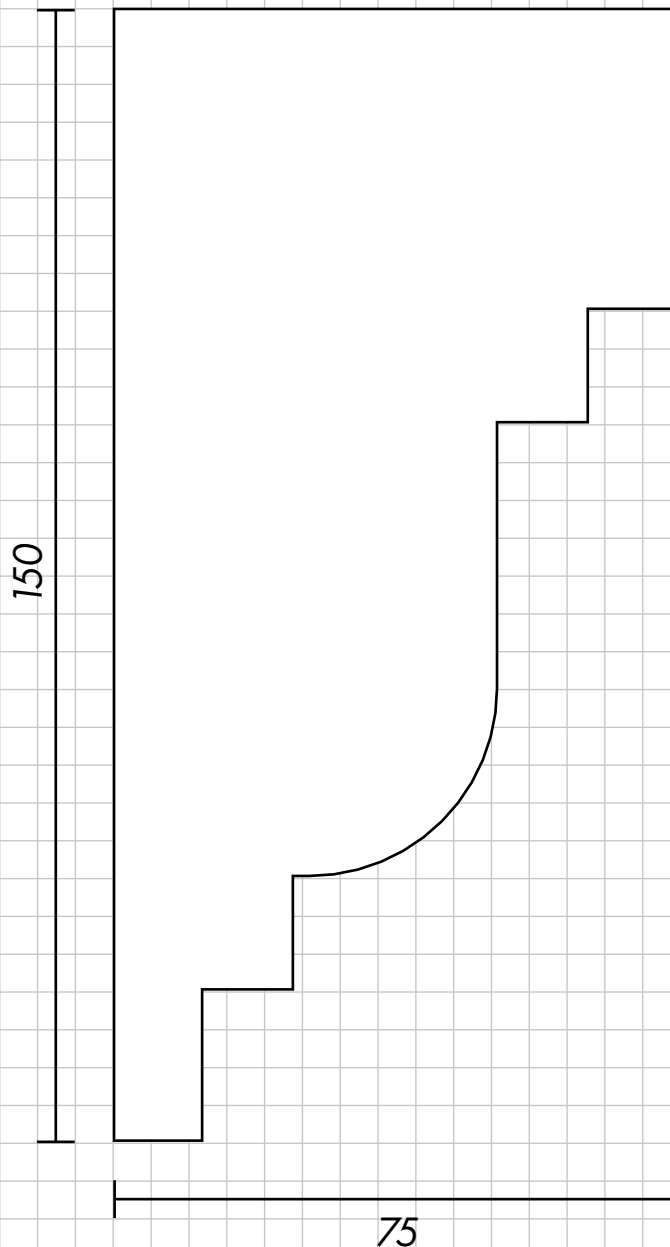

Product Data Sheet

RL-108

EP EAVES & PARAPETS

Product ID:

RL-108

Profile Dimensions:

150 x 75 mm

PROFILE

1:1 SCALE