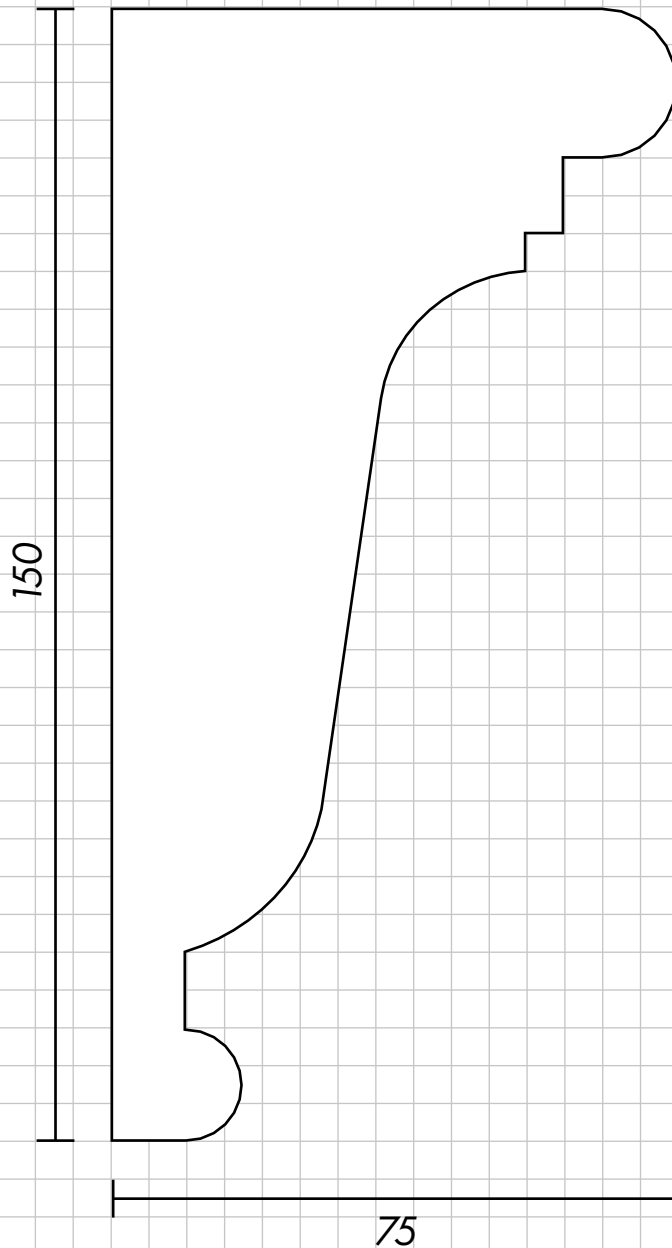

Product Data Sheet

RL-109

Ⓑ BANDS

Product ID:

RL-109

Profile Dimensions:

150 x 75 mm

PROFILE

1:1 SCALE