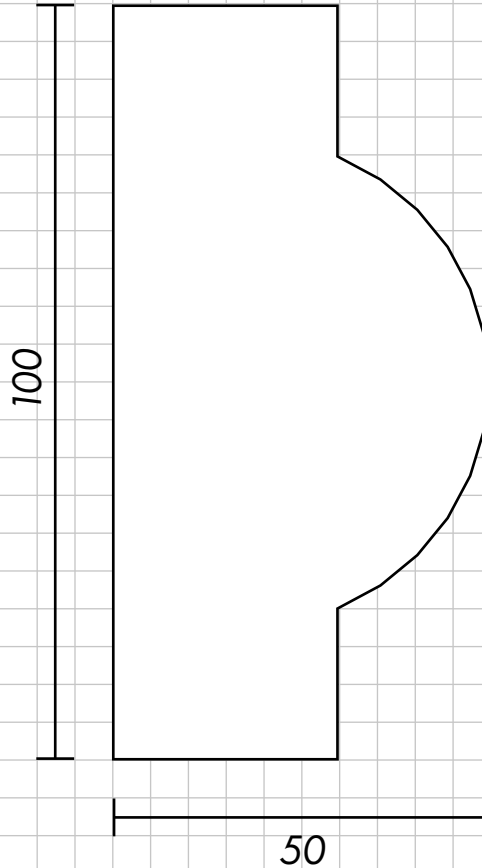

Product Data Sheet

RL-055

Ⓑ BANDS

Product ID:

RL-055

Profile Dimensions:

100 x 50 mm

PROFILE

1:1 SCALE