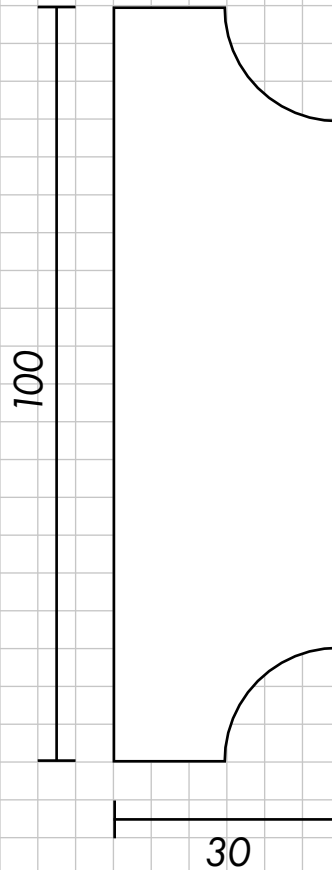

Product Data Sheet

RL-035

Ⓑ BANDS

Product ID:

RL-035

Profile Dimensions:

100 x 30 mm

PROFILE

1:1 SCALE