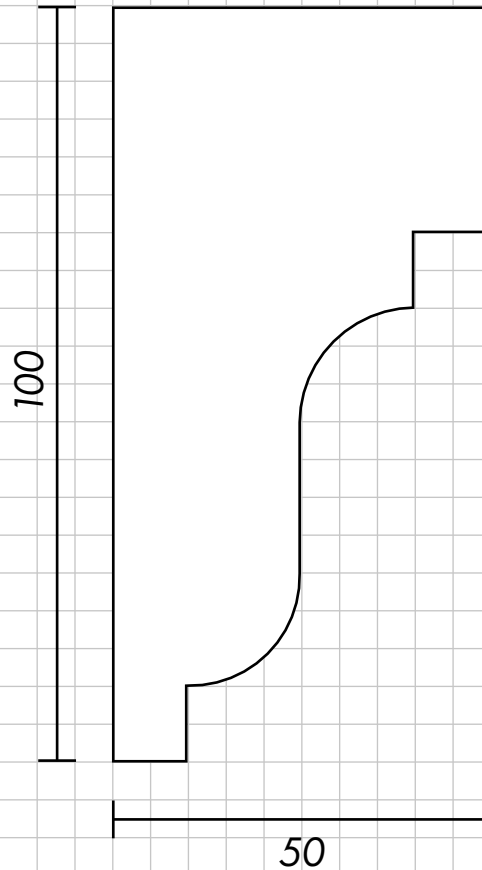

Product Data Sheet

RL-056

Ⓐ ARCHITRAVES

Product ID:

RL-056

Profile Dimensions:

100 x 50 mm

PROFILE

1:1 SCALE